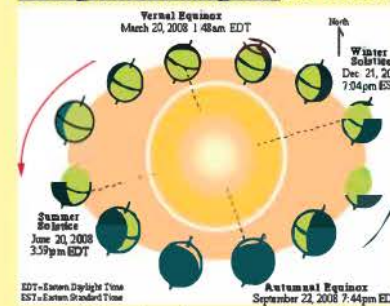

Earth's tilt of 23.45 degrees. The Earth orbits around Sun with this tilt. When the tilt is facing the Sun, we get summer and when the tilt is away from the Sun we get winter. This tilt it creates a phenomenon like the Sun travels north and south of the equator. The Uttarayana (Winter Solstice) is the Sun appearing to move north. The Dakshinayana (Summer Solstice) is the Sun appearing to move towards South. This causes seasons, equinoxes and solstices. There is a common misconception that Makara Samkranti is the Uttarayana. This is because at one point in time Sayana and Nirayana Zodiac were same. Every year equinoxes slides by 50 seconds due to precision of equinoxes, giving birth to Ayanamsha and causing Makara Samkranti to slide further. If you think Makara Samkranti is Uttarayana then as it is sliding it will come in June after 9000 years. All Drigganitha Panchanga makers like mypanchang, Rastriya Panchang, Janmabhumi Panchang, will use the position of the tropical Sun to determine Uttarayana and Dakshinayana. Hence January 14th isn't Uttarayana. Actual Uttarayana occurs on December 21st/22nd of every year. The same for Rutu. Rutus are always observed based on Tropical position of Sun.

About myPanchang.com: myPanchang.com is the leading panchang maker providing the most accurate panchangam for over more than 394 cities all over the world based on highly accurate driga ganitha. Most temples in the world rely on myPanchang.com for accurate Panchang data and festival observance times. For more details please visit <http://www.mypanchang.com>.

Calendar Acknowledgements

Panchangam Data
Festivals,
Muhurthas
Calculated by

mypanchang.com
Pandit Mahesh Shastriji
Panchang Ganitha, Panchang Siddhanti
mypanchang.com
Seattle, WA USA

Advisors

Dr. Ramchandra Joisa, Sistla Somayajulu

mypanchang.com
World's leading Panchanga Maker